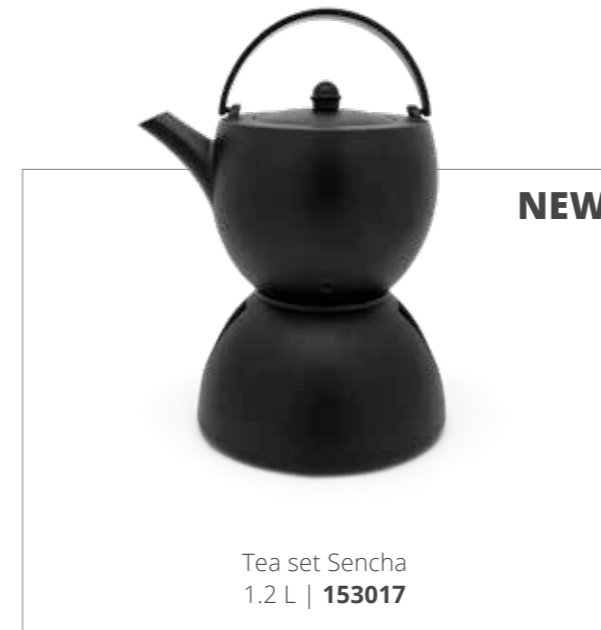

Coaster Jang
Black
G003Z

Tea warmer Jang
Black
G005Z

Jang | 1.1 L
Concrete grey | **153019**

Tea mugs Jang | set of 2
Concrete grey | **153020**

NEW

Tea set Sencha
1.2 L | **153017**

Tea box, with 6 canisters
and tea measuring spoon
Black | **184100**